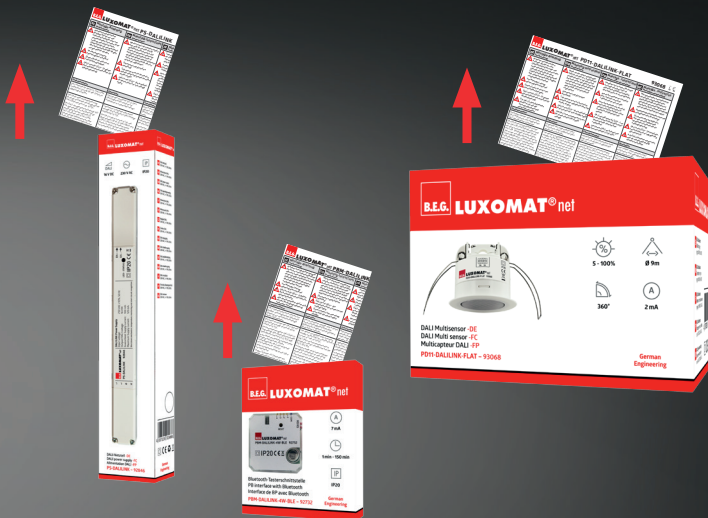

1.1. Vänligen läs!

1.2

Använd endast tillåtna topologier!

Bus

Ring

Star

Extended Star

Hierarchical

Mesh

1.3. Använd endast lågspänningskabel!

NYM-J (1,5mm² / 2,5mm²)

J-Y(ST)Y

2.1. Installera applikationen!

2.2

Välj språk!

2.3

Solutions - **DALI LINK**

DALI LINK single room solution

The entry-level set for small offices consists of a DALI LINK power supply, a PD11 DALI LINK multisensor and a DALI LINK 4-way pushbutton interface with built-in Bluetooth gateway. The super flat PD11 is the first choice for the most demanding architectural considerations, with a large detection range for its class.